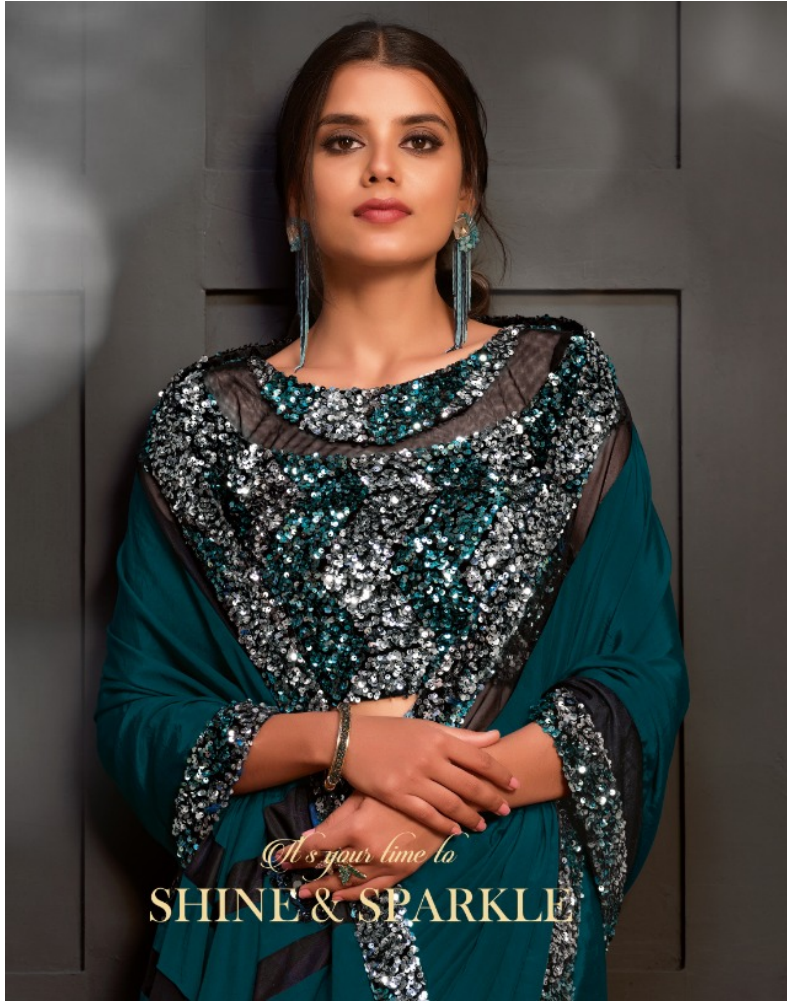

*It's your time to*  
**SHINE & SPARKLE**

*It's your time to*  
**SHINE & SPARKLE**

MOHMANTHAN

◆ 21206 ◆  
FABRIC : SILK GEORGETTE