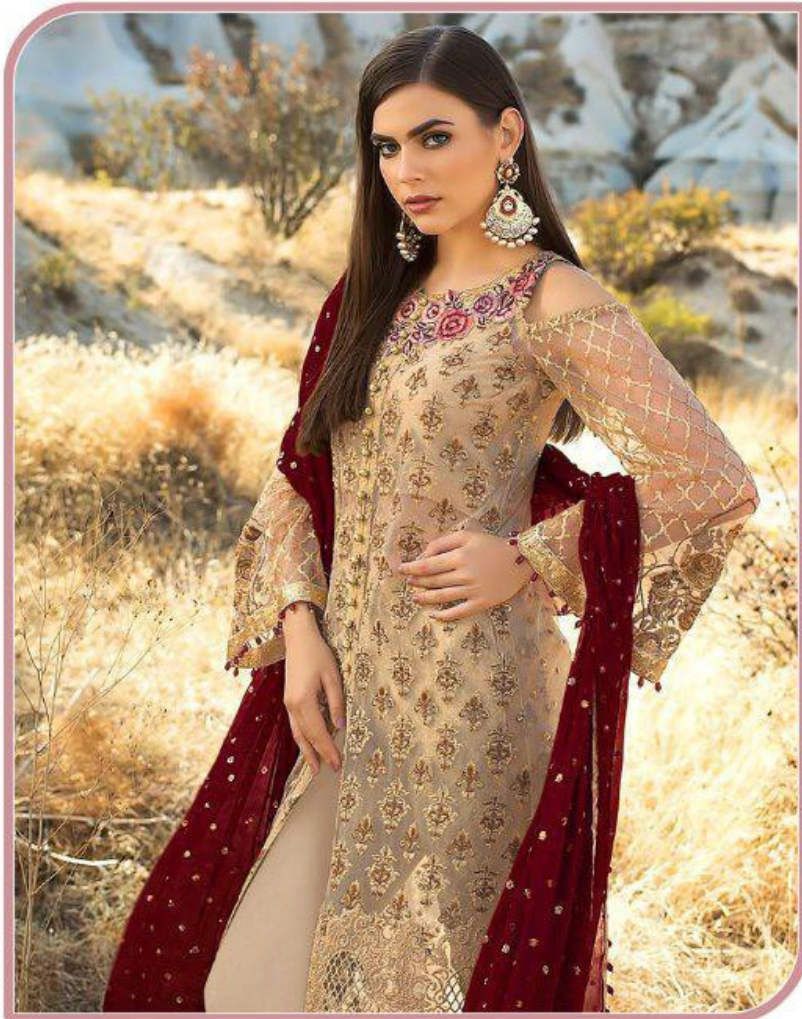

Shree®
PARS

7003

ZAINAB CHOTTANI
LUXURY FORMAL COLLECTION

TEXTILE DEAL

TEXTILE DEAL

7001

ZAINAB CHOTTANI
LUXURY FORMAL COLLECTION

TEXTILE DEAL