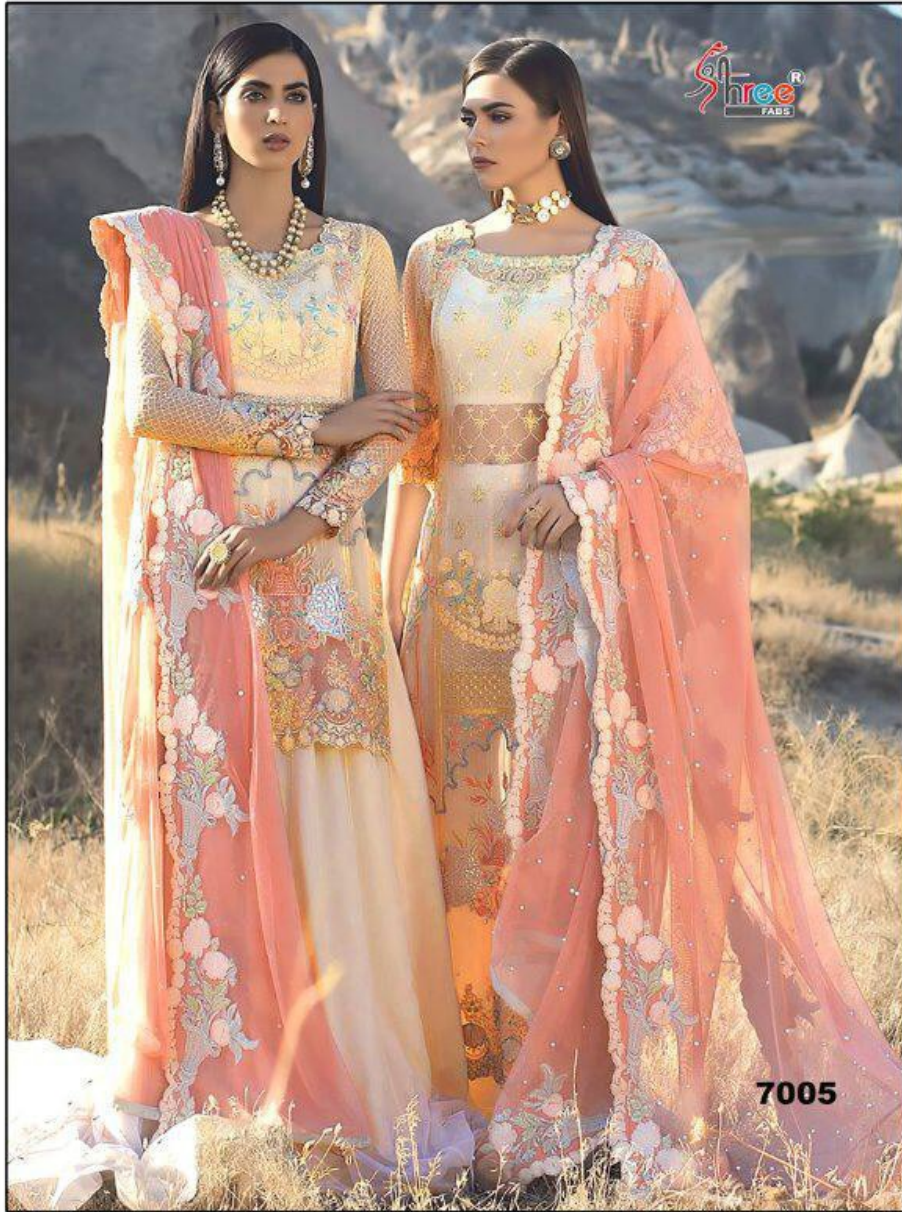

Shree®
PARS

7003

ZAINAB CHOTTANI
LUXURY FORMAL COLLECTION

TEXTILE DEAL

TEXTILE DEAL

7001

ZAINAB CHOTTANI
LUXURY FORMAL COLLECTION

TEXTILE DEAL