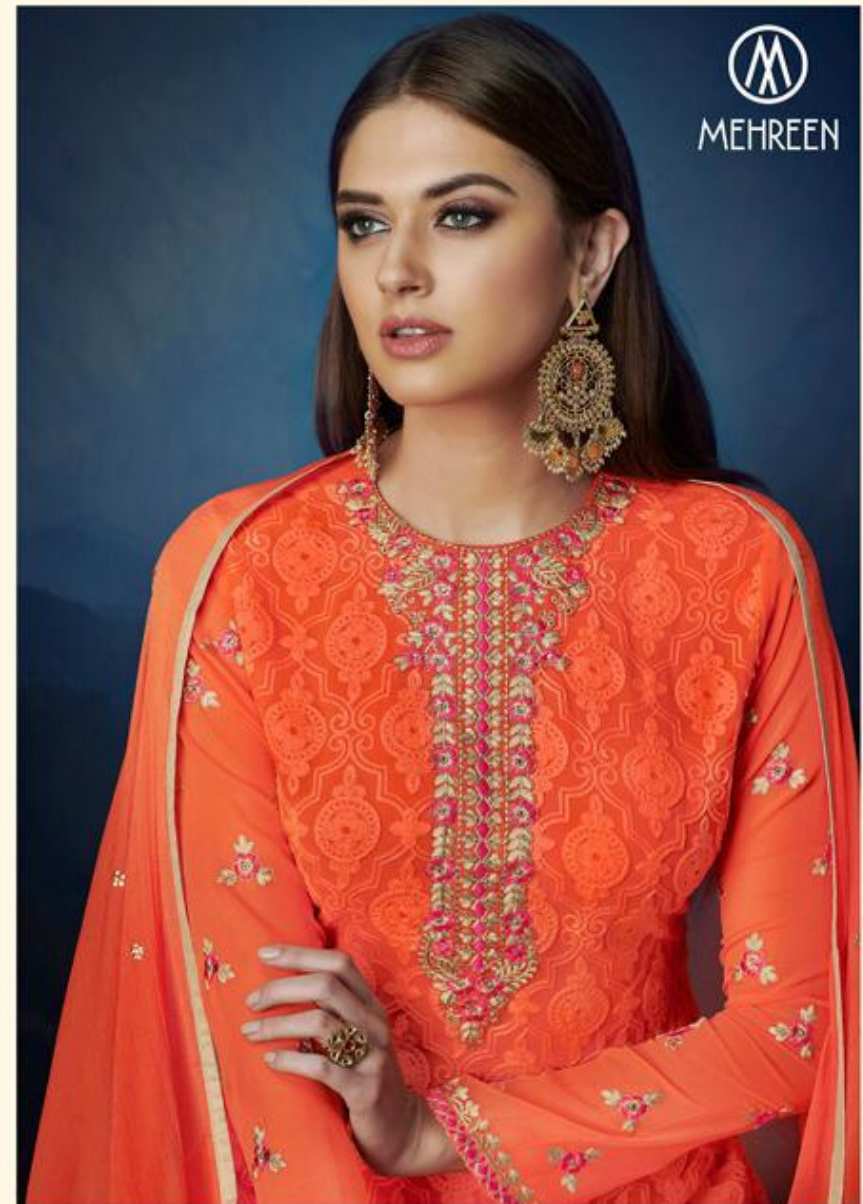

MEHREEN

ANTRA

TOP - YELLOW  
GEORGETTE WITH  
AARI WORK

INNER AND BOTTOM -  
YELLOW SANTOON

DUPATTA - CHIFFON

D. NO: 110

  
MEHREEN

MEHREEN

TOP - FEROZI  
GEORGETTE WITH  
AARI WORK

INNER AND BOTTOM -  
FEROZI SANTOON

DUPATTA - CHIFFON

D. NO : 111

TOP - CHICKOD  
GEORGETTE WITH  
AARI WORK

INNER AND BOTTOM -  
CHICKOD SANTOON

DUPATTA - CHIFFON

D. NO : 115