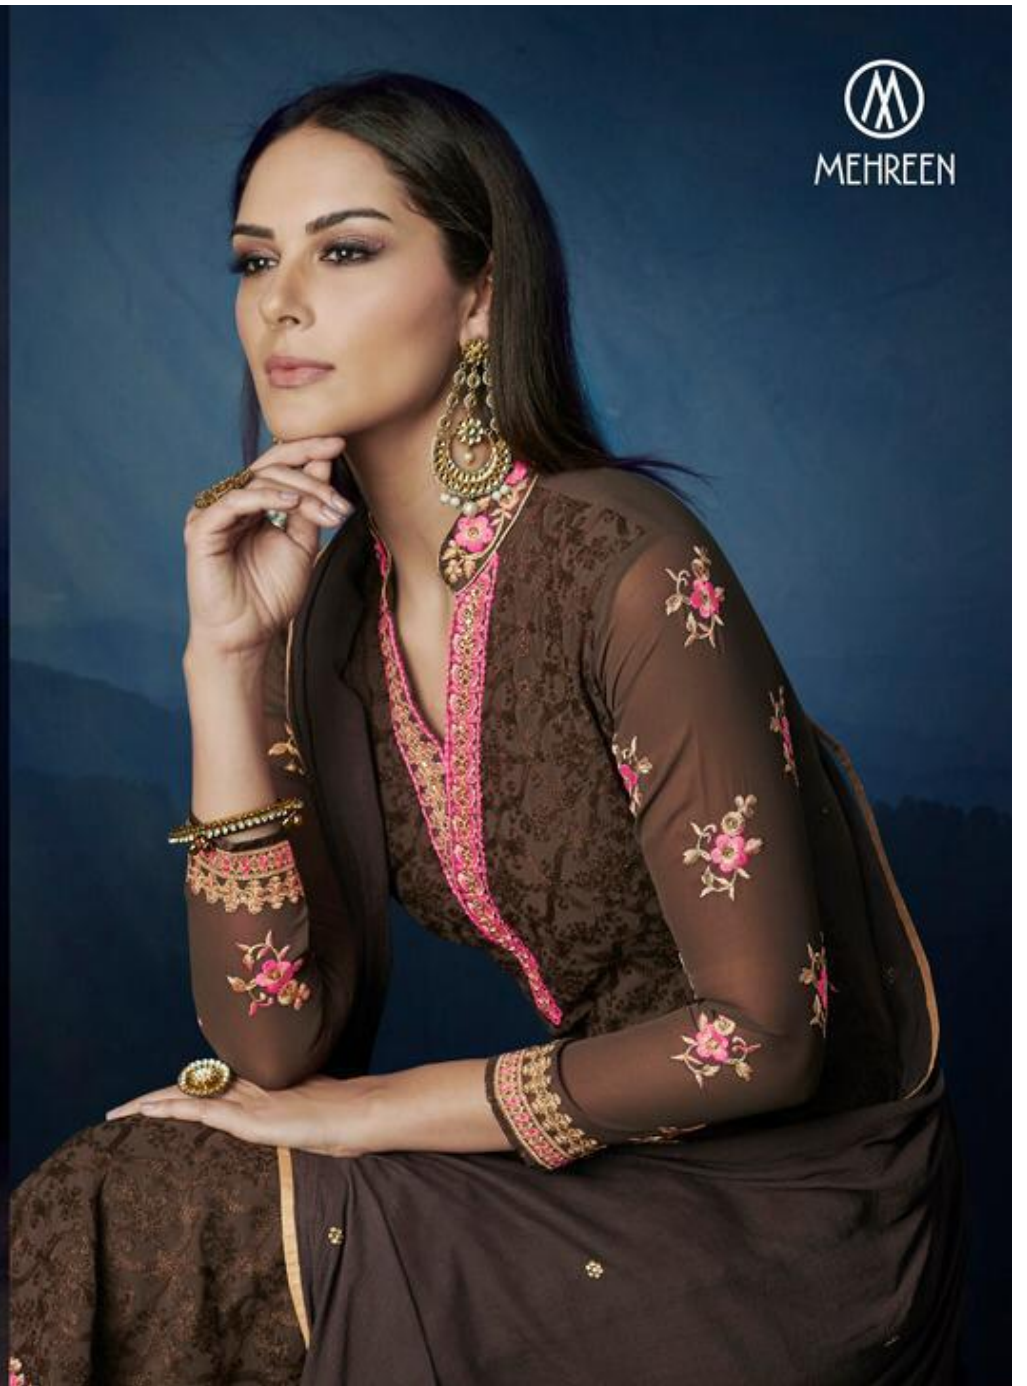

MEHREEN

ANTRA

TOP - YELLOW  
GEORGETTE WITH  
AARI WORK

INNER AND BOTTOM -  
YELLOW SANTOON

DUPATTA - CHIFFON

D. NO: 110

  
MEHREEN

MEHREEN

TOP - FEROZI  
GEORGETTE WITH  
AARI WORK

INNER AND BOTTOM -  
FEROZI SANTOON

DUPATTA - CHIFFON

D. NO : 111

TOP - CHICKOD  
GEORGETTE WITH  
AARI WORK

INNER AND BOTTOM -  
CHICKOD SANTOON

DUPATTA - CHIFFON

D. NO : 115