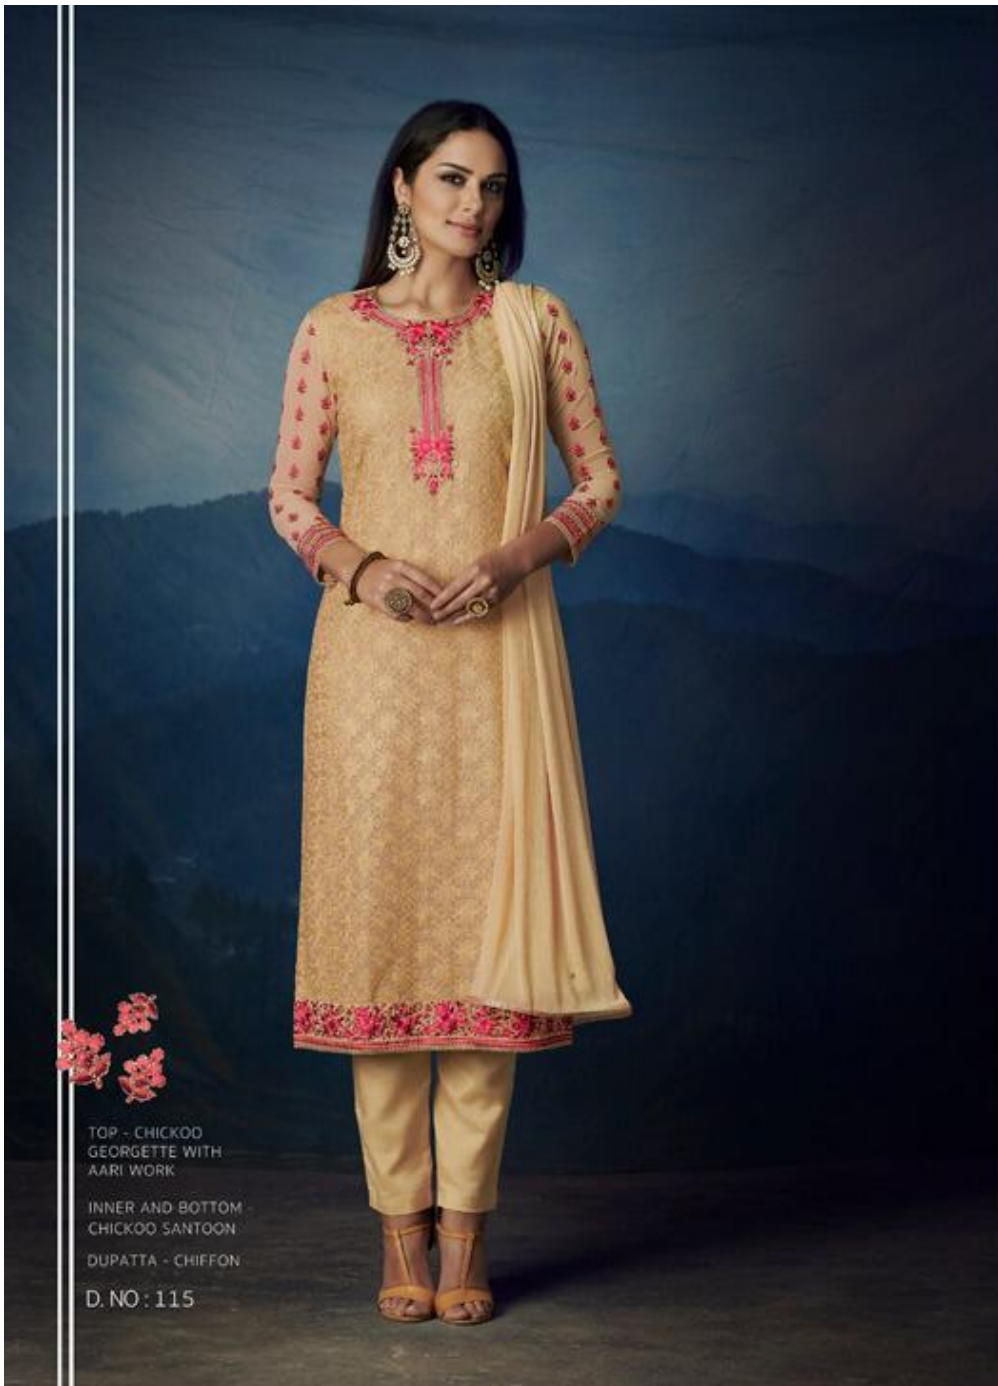

MEHREEN

ANTRA

TOP - YELLOW  
GEORGETTE WITH  
AARI WORK

INNER AND BOTTOM -  
YELLOW SANTOON

DUPATTA - CHIFFON

D. NO: 110

  
MEHREEN

MEHREEN

TOP - FEROZI  
GEORGETTE WITH  
AARI WORK

INNER AND BOTTOM -  
FEROZI SANTOON

DUPATTA - CHIFFON

D. NO : 111

TOP - CHICKOD  
GEORGETTE WITH  
AARI WORK

INNER AND BOTTOM -  
CHICKOD SANTOON

DUPATTA - CHIFFON

D. NO : 115