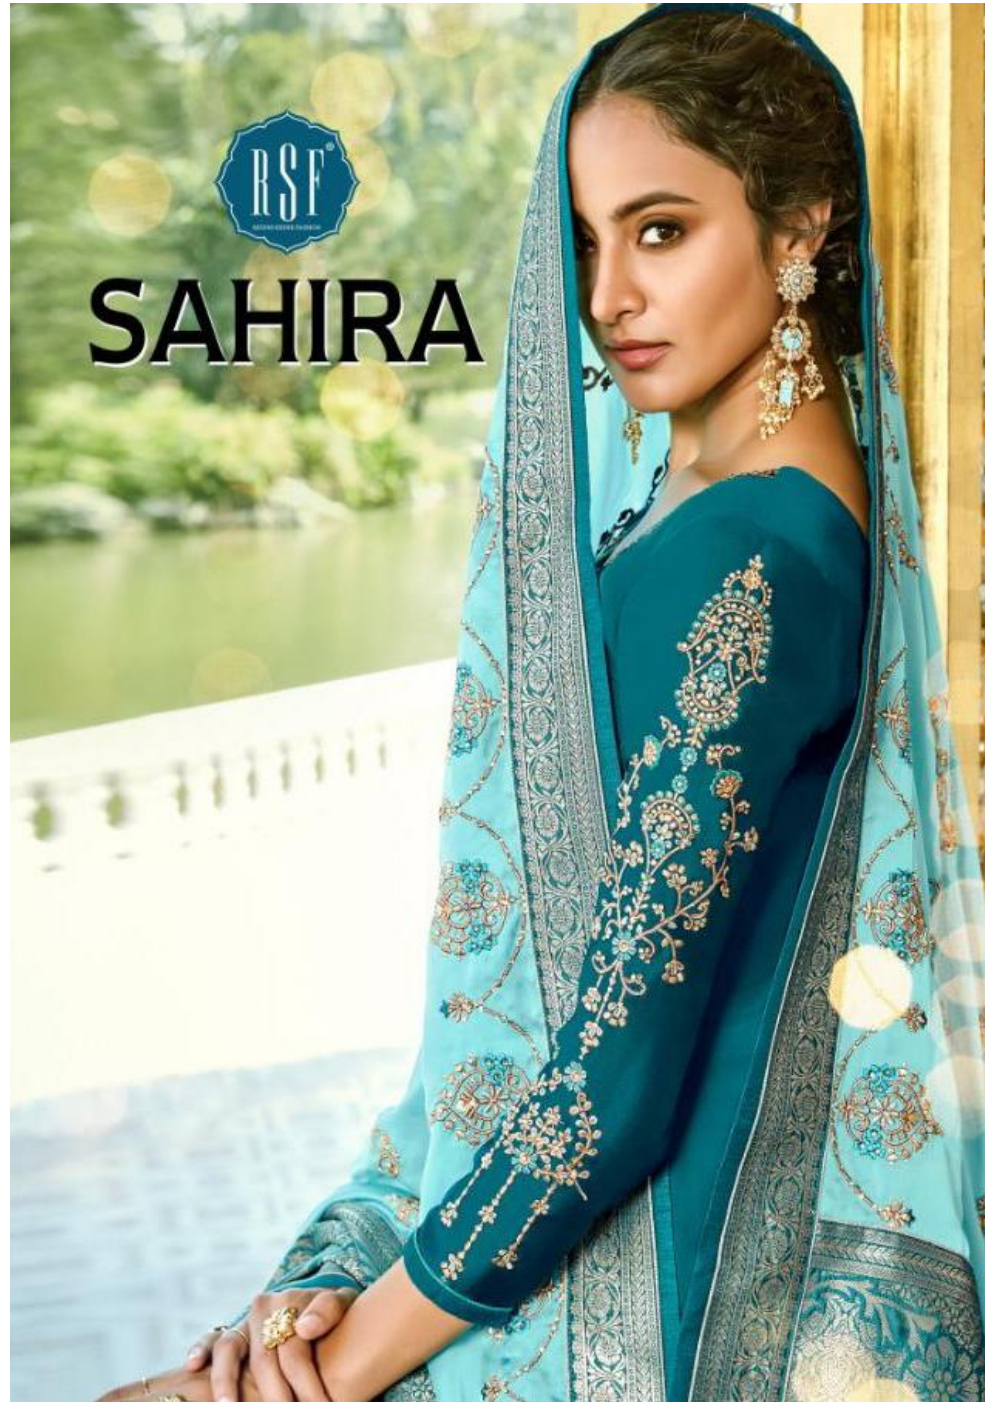

SAHIRA

A FASHION DESTINATION

Casual dress is selected with care so that they make any lady wearing it, look enchanting & adorable. You have to do is follow the flower print, which will be your new effect.

ALIVE EVERY MOMENTS

There is a beauty about a woman
whose confidence comes from experience
who knows how to shine, how to stand up & move on

CODE # 14104

SAHIRA

CODE # 14101

CODE # 14102

CODE # 14103

CODE # 14104