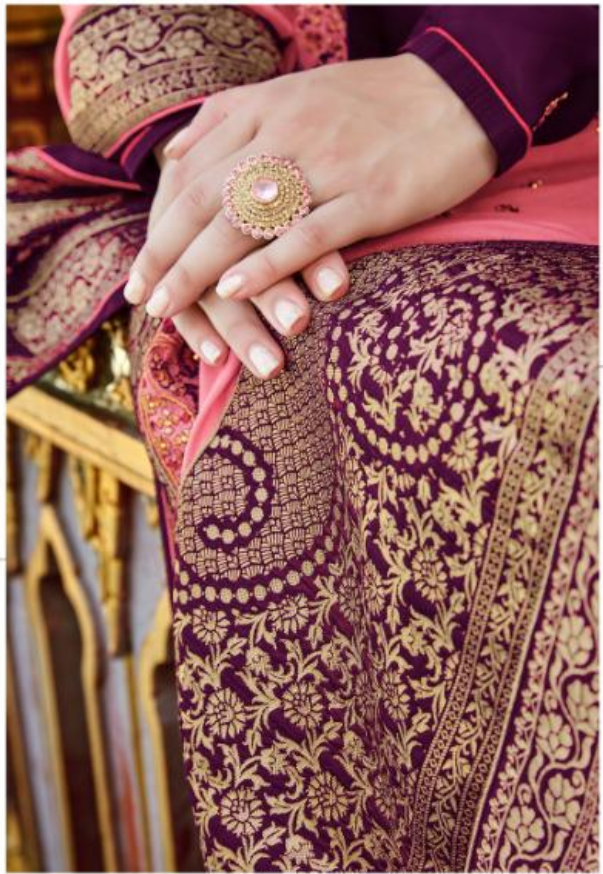

The
SIMPLICITY

is the key note of all true Elegance..