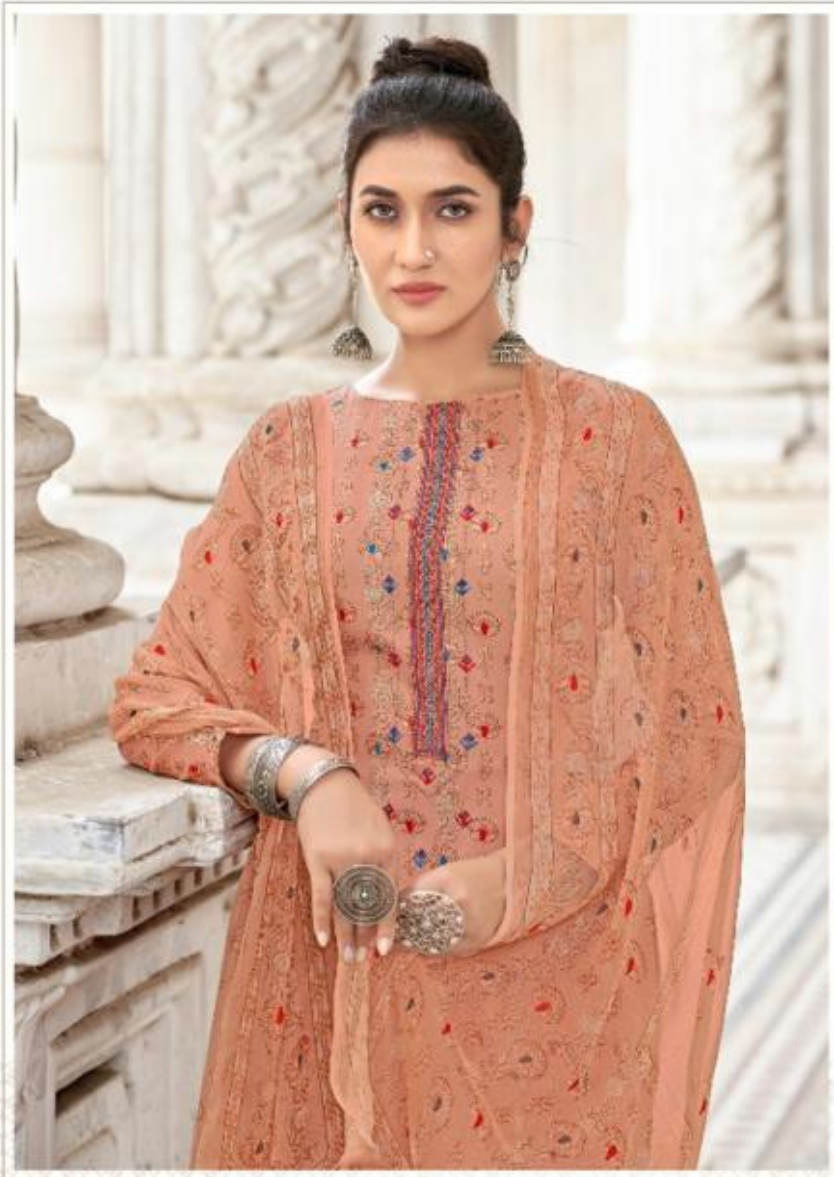

TEXTILE DEAL

Look effortlessly dainty with this mesmeric dress and make this season extra stylish with the latest trend and style.

TEXTILE DEAL

45003

RUYEE

Kum Kum

RUIEE®

Kumkum